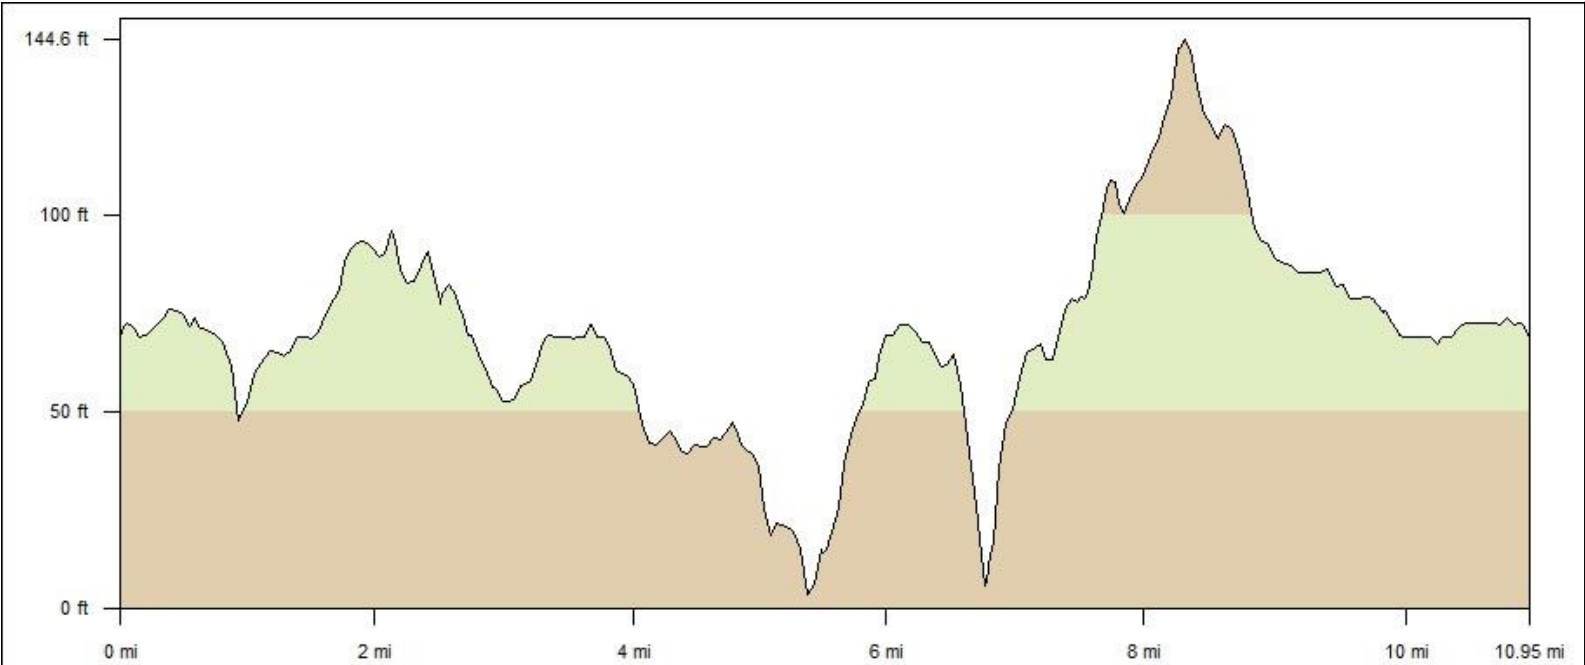

Polarbear Tri/Duathlon Bike Course - ~11 Miles

Polarbear Bike Course Profile

Lin Dist: 10.9 mi	Terr Dist: 10.9 mi	Elev Gain: -0 ft	Avg Grade: 1
Climb Elev: 354.5 ft	Desc Elev: 354.5 ft	Max. Elev: 144.6 ft	Min. Elev: 3.4 ft
Climb Dist: 5.1 mi	Desc Dist: 5.7 mi		

Data use subject to license.
 © DeLorme. Topo North America™ 9.
 www.delorme.com

Polarbear Tri/Duathlon Course Directions

1. Right off Coffin Street Extension onto Longfellow Road
2. Right onto Harpswell Road (Route 123)
3. Right onto Middle Bay Road
4. Left onto Mere Point Road
5. Right onto Ross More Road
6. Left onto Maquoit Road...Turns into Woodside Road
7. Right onto Pleasant Hill Road
8. Left onto Maine Street
9. Right onto Longfellow Avenue
10. Right onto Coffin Street Extension

Return to Transition Area