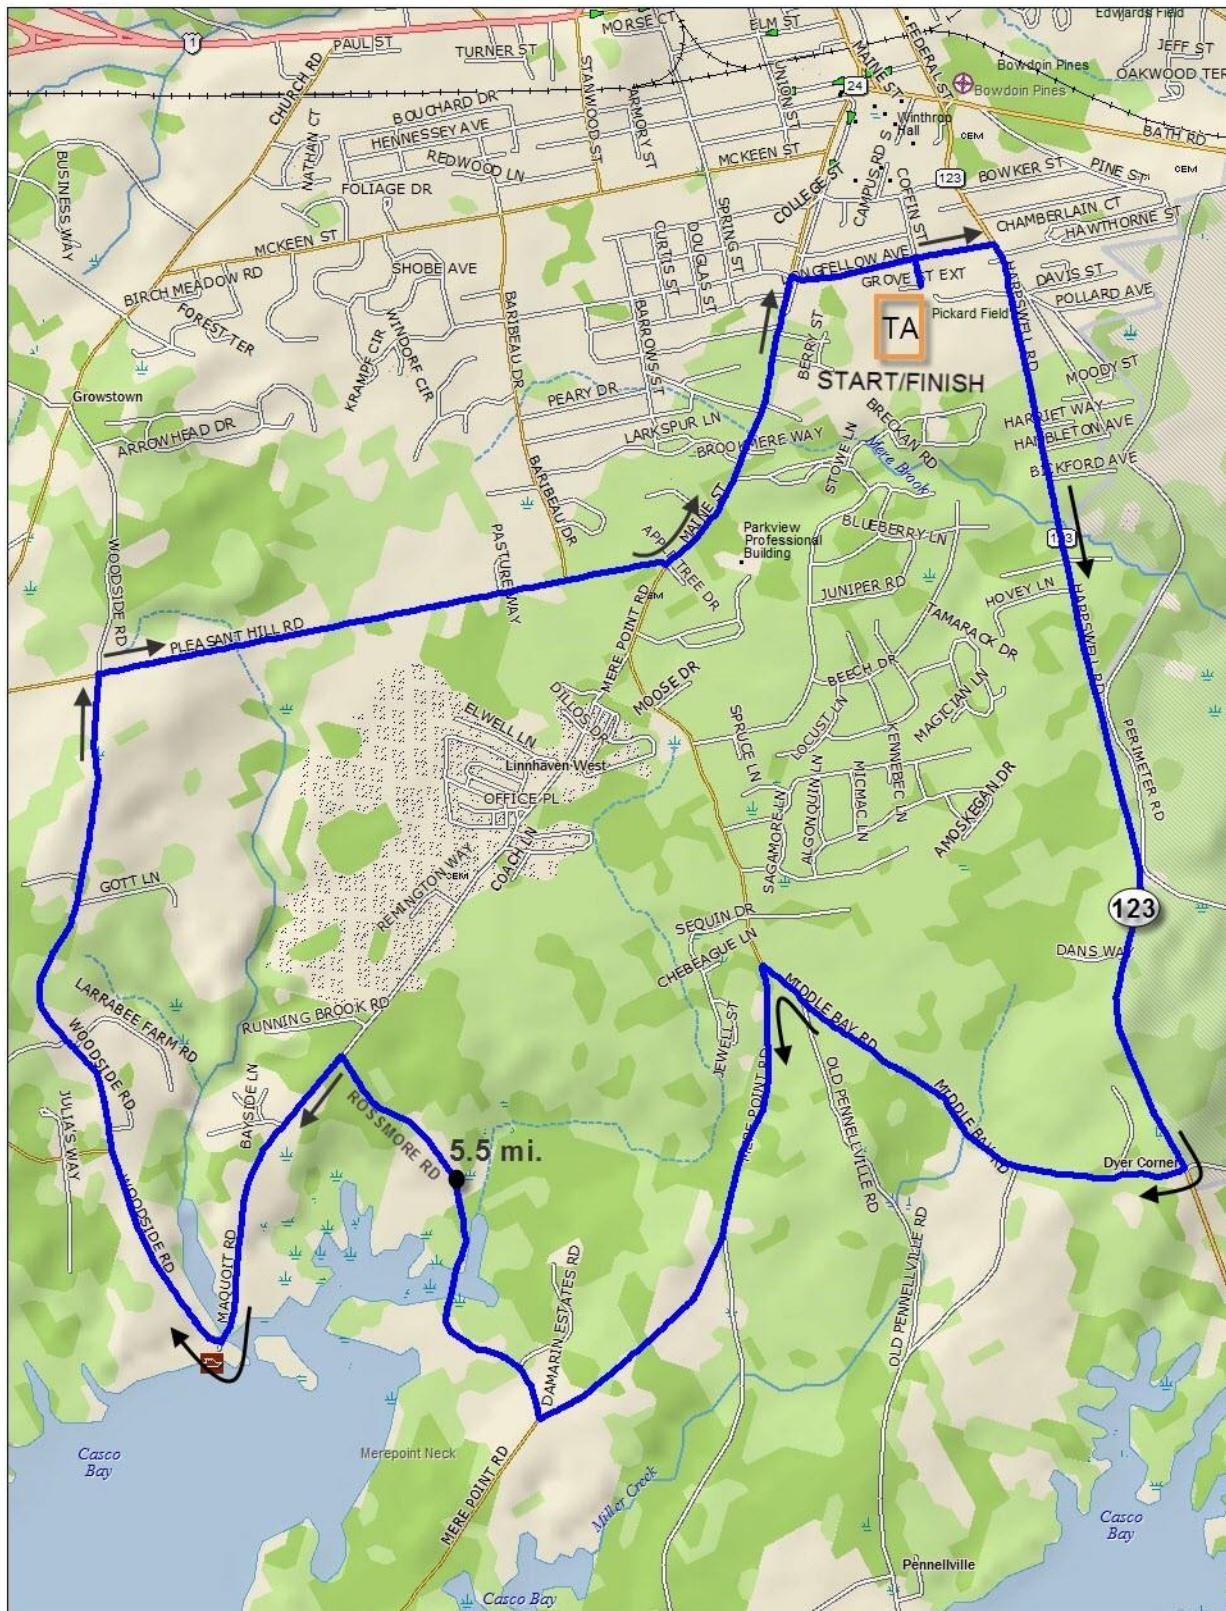

Polarbear Tri/Duathlon Bike Course - ~11 Miles

Polarbear Bike Course Profile

Lin Dist: 10.9 mi	Terr Dist: 10.9 mi	Elev Gain: -0 ft	Avg Grade: 1
Climb Elev: 354.5 ft	Desc Elev: 354.5 ft	Max. Elev: 144.6 ft	Min. Elev: 3.4 ft
Climb Dist: 5.1 mi	Desc Dist: 5.7 mi		

Data use subject to license.
 © DeLorme. Topo North America™ 9.
 www.delorme.com

Polarbear Tri/Duathlon Course Directions

1. Right off Coffin Street Extension onto Longfellow Road
2. Right onto Harpswell Road (Route 123)
3. Right onto Middle Bay Road
4. Left onto Mere Point Road
5. Right onto Ross More Road
6. Left onto Maquoit Road...Turns into Woodside Road
7. Right onto Pleasant Hill Road
8. Left onto Maine Street
9. Right onto Longfellow Avenue
10. Right onto Coffin Street Extension

Return to Transition Area